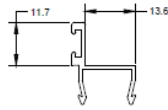

## partition suite

Our 700 series is our newest suite for 76mm studwork and 13mm plaster. This system has the unique feature of being capable of incorporating 3 wall systems as follows - 2 layers plaster each side of 51mm studs for RW50 rating, 1 layer 1 side, 2 layers the other of a 64mm stud for RW48, or 1 layer each side of 76mm stud for RW44.

| CODE   | DESCRIPTION                 | LENGTH mm |
|--------|-----------------------------|-----------|
| A61260 | Door stop to suit 44mm door | 6000      |

| CODE   | DESCRIPTION                  | LENGTH mm |
|--------|------------------------------|-----------|
| A91655 | Door stop to suit 37mm door. | 5500      |