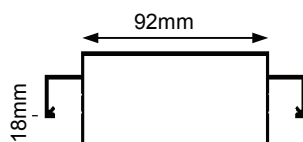

CODE	DESCRIPTION	LENGTH mm
A90755	Shadowline ceiling channel for 92mm stud and 13mm plaster-board	5500

CODE	DESCRIPTION	LENGTH mm
A50660	Door stop to suit 44mm door	6000

CODE	DESCRIPTION	LENGTH mm
A51060	Door stop to suit 40mm door	6000

CODE	DESCRIPTION	LENGTH mm
A51160	Flush Filler	6000

CODE	DESCRIPTION	LENGTH mm
A51260	Door stop to suit 37mm door	6000