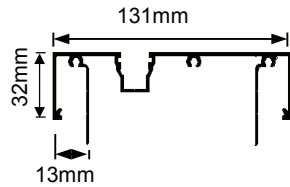

CODE	DESCRIPTION	LENGTH mm
A90155	Offset 900 Frame 131 x 32mm to suit 92mm stud, 13mm plaster-board	5500

A90161	Offset 900 Frame 131 x 32mm to suit 92mm stud, 13mm plaster-board	6100
--------	---	------

CODE	DESCRIPTION	LENGTH mm
A90249	Sill frame to suit 900 series	4900

CODE	DESCRIPTION	LENGTH mm
A50349	Sill frame to suit 900 series	4900

CODE	DESCRIPTION	LENGTH mm
A90460	Offset Flat Glazing Adaptor to suit A901	6000

CODE	DESCRIPTION	LENGTH mm
A90555	Offset Ceiling Adaptor to suit A907	5500

CODE	DESCRIPTION	LENGTH mm
A90755	Shadowline ceiling channel for 92mm stud and 13mm plaster-board	5500

CODE	DESCRIPTION	LENGTH mm
A50660	Door stop to suit 44mm door	6000

CODE	DESCRIPTION	LENGTH mm
A51060	Door stop to suit 40mm door	6000

CODE	DESCRIPTION	LENGTH mm
A51160	Flush Filler	6000

CODE	DESCRIPTION	LENGTH mm
A51260	Door stop to suit 37mm door	6000