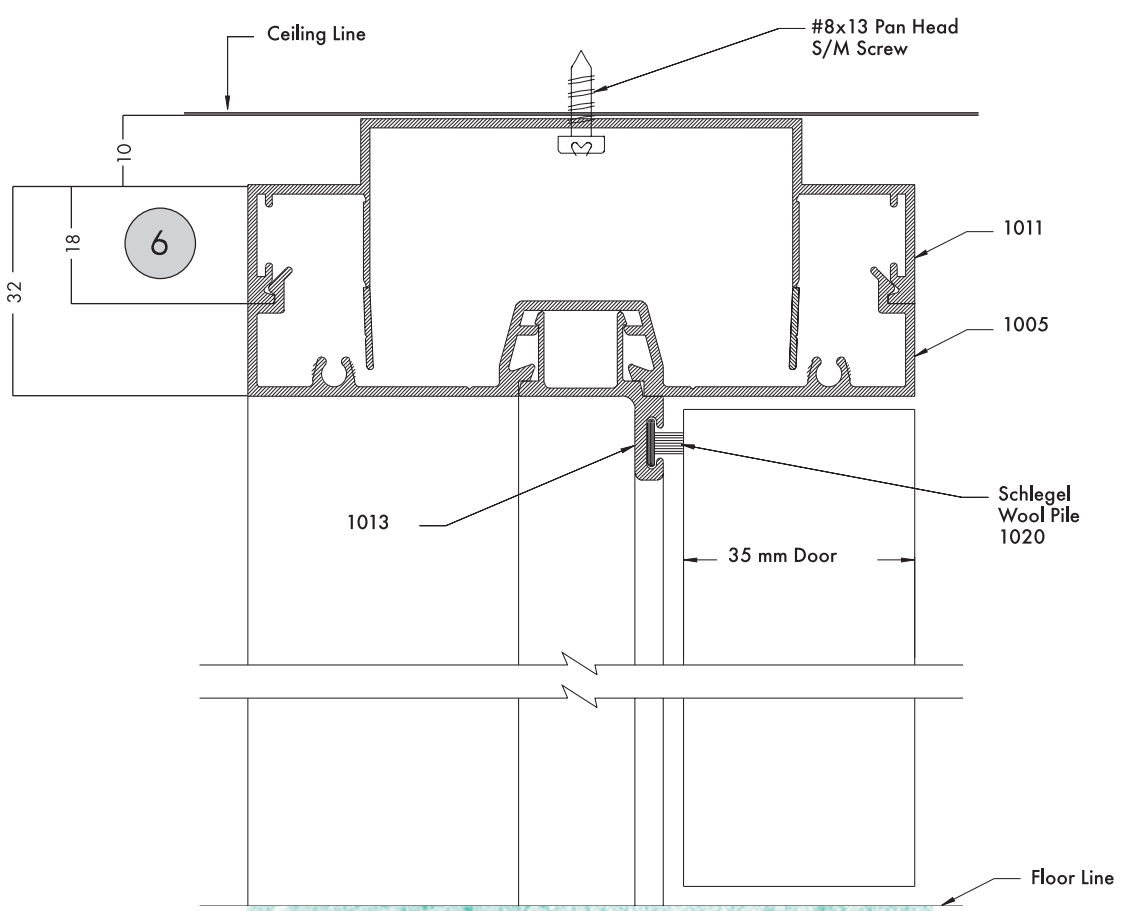

Assembly Details

Applies to all 1000, 2000 and 2000D Series

Typical Vertical Section

Assembly Details

Series 1000 Centre Line Glazing

Typical Vertical Section

Assembly Details

Series 1000 Centre Line Glazing

Typical Vertical Section

Door Assembly

Assembly Details

Series 1000 Centre Line Glazing

Typical Vertical Section

Assembly Details

Series 1000 Centre Line Glazing

Typical Vertical Section

Alternative Ceiling Junction Details

Typical Vertical Section

Alternative Ceiling Junction Details

Typical Vertical Section

Alternative Ceiling Junction Details

Assembly Details

Series 1000 Centre Line Glazing