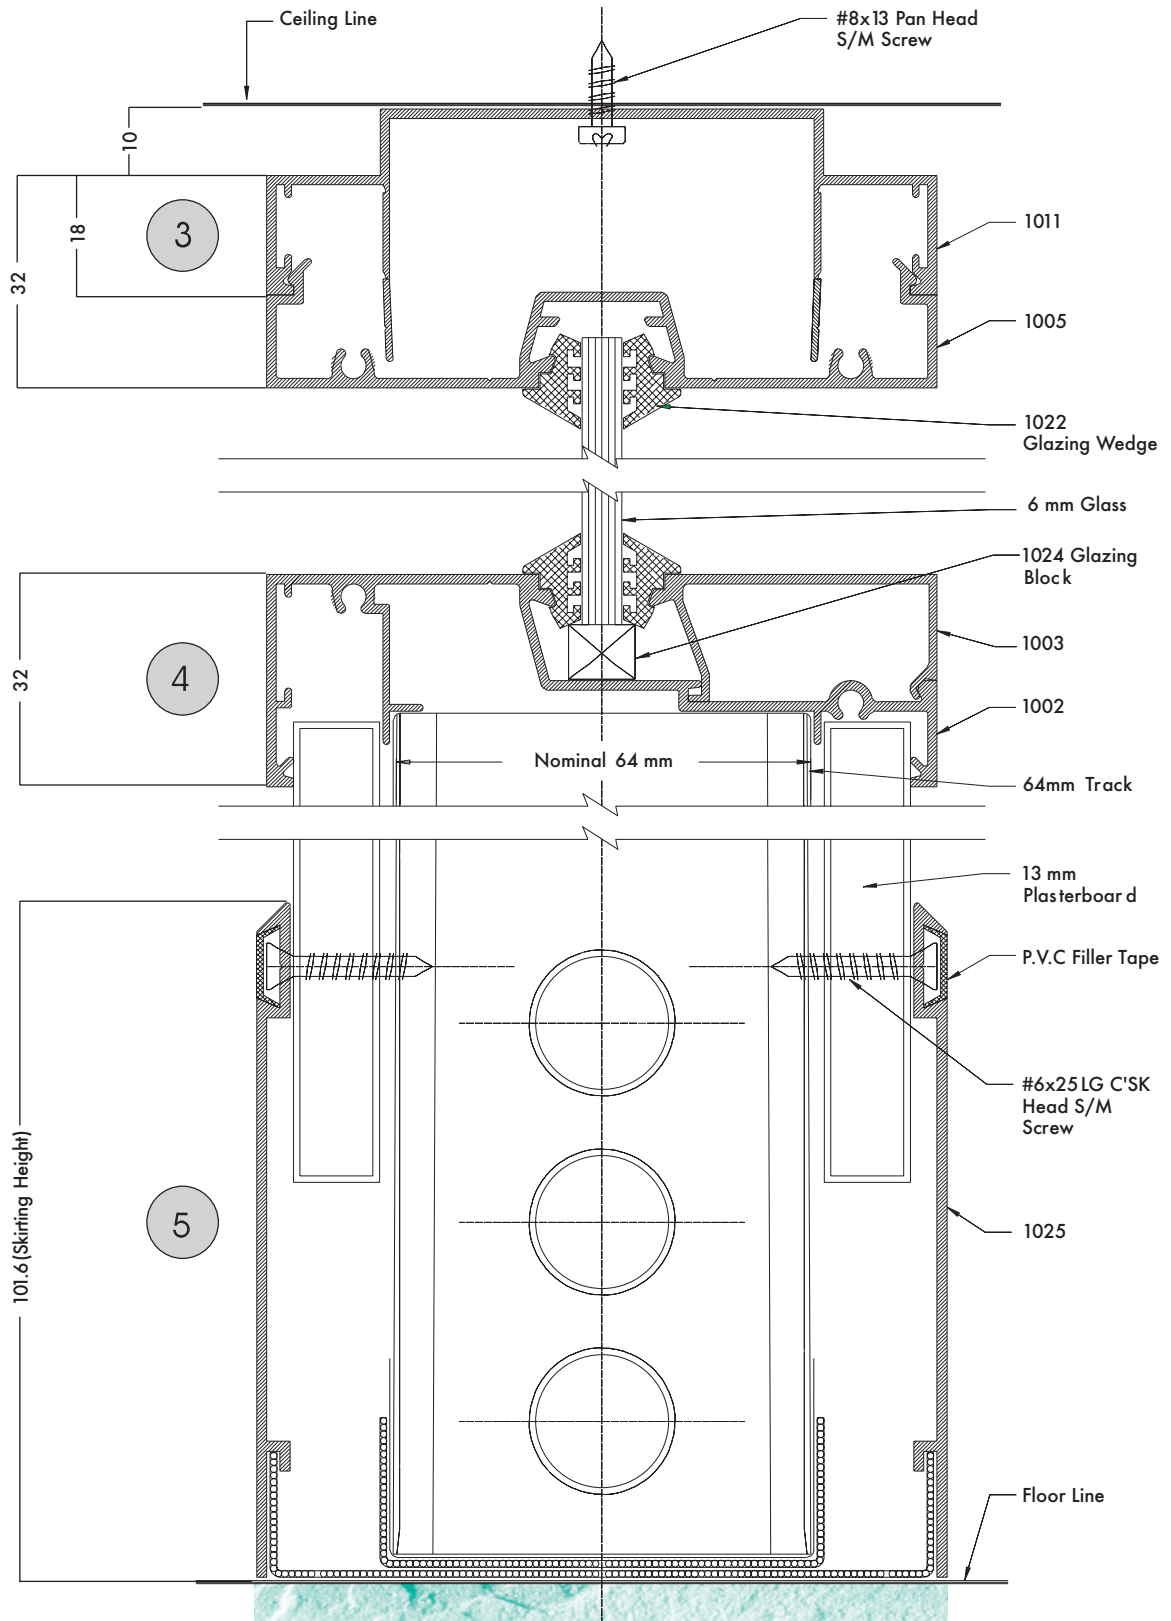

Assembly Details

Applies to all 1000, 2000 and 2000D Series

Typical Vertical Section

Assembly Details

Series 1000 Centre Line Glazing

Typical Vertical Section

Assembly Details

Series 1000 Centre Line Glazing

Typical Vertical Section

Door Assembly

Assembly Details

Series 1000 Centre Line Glazing

Typical Vertical Section

Assembly Details

Series 1000 Centre Line Glazing

Typical Vertical Section

Alternative Ceiling Junction Details

Typical Vertical Section

Alternative Ceiling Junction Details

Typical Vertical Section

Alternative Ceiling Junction Details

Assembly Details

Series 1000 Centre Line Glazing

Typical Horizontal Section

Assembly Details

Series 1000 Centre Line Glazing

Typical Horizontal Section

Typical Vertical Section

Assembly Details

Series 1000 Centre Line Glazing

Typical Vertical Section