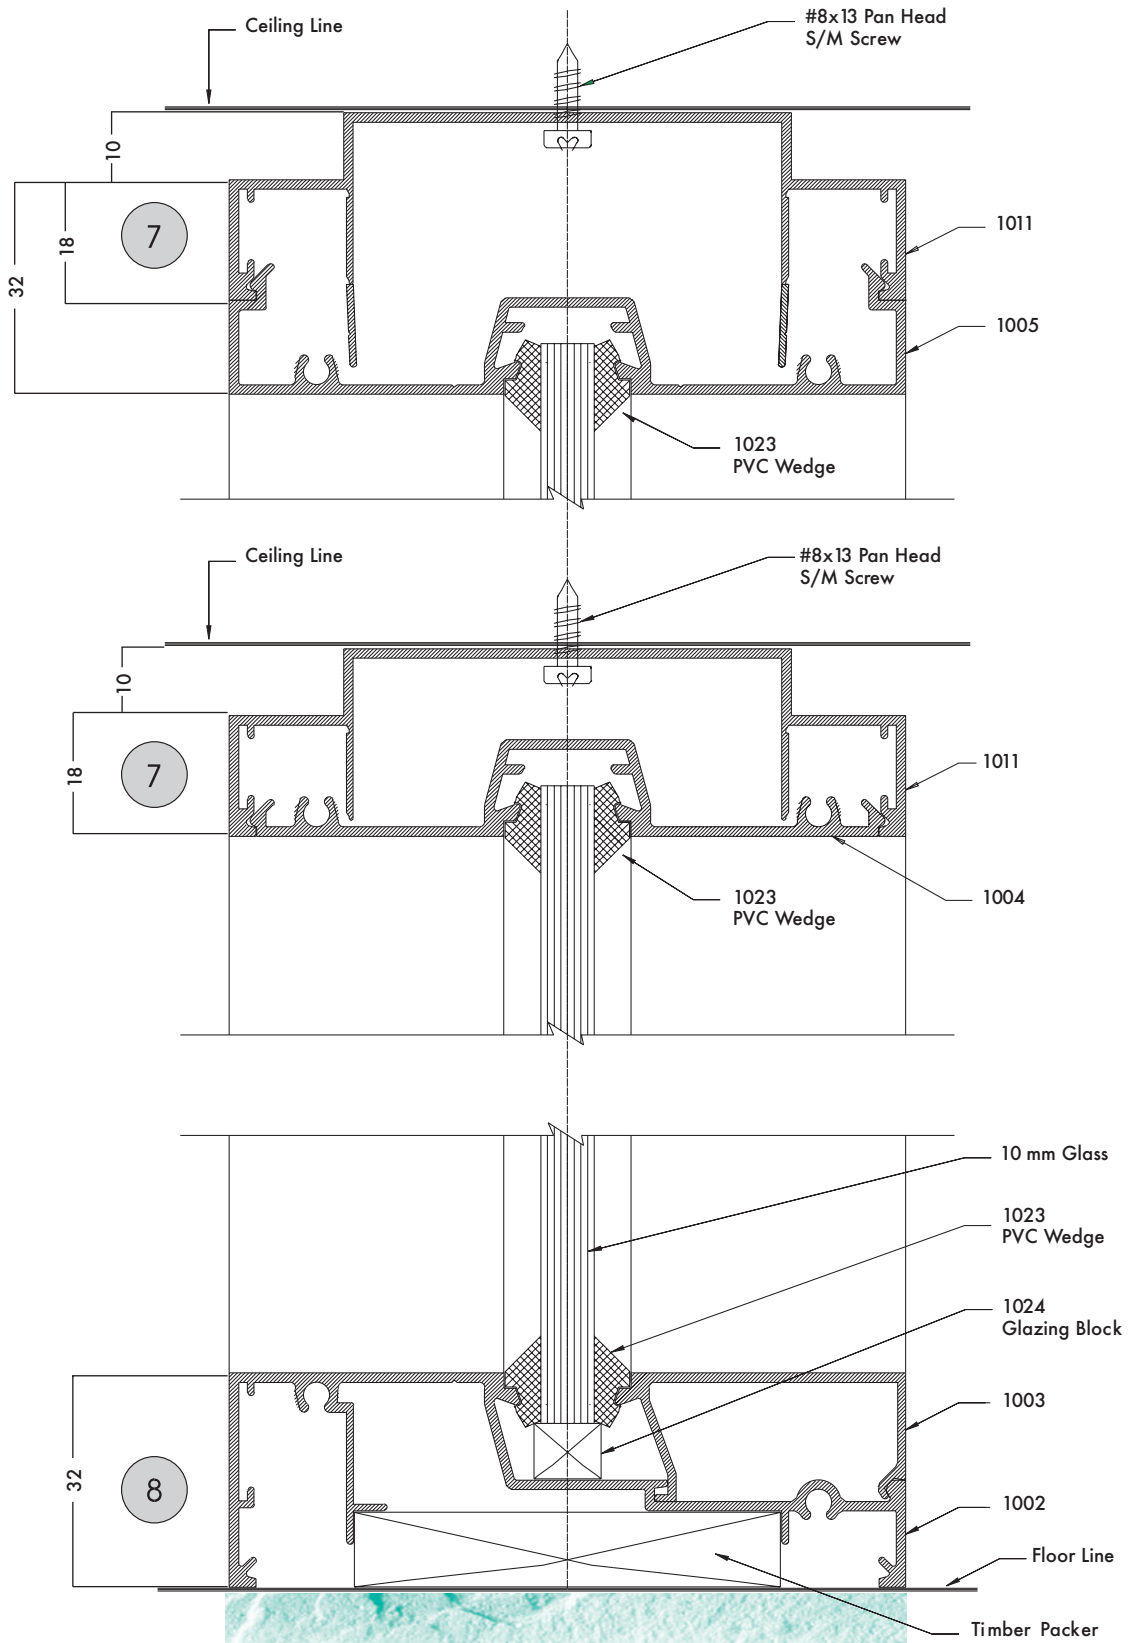

Assembly Details

Applies to all 1000, 2000 and 2000D Series

Typical Vertical Section

Assembly Details

Series 1000 Centre Line Glazing

Typical Vertical Section

Assembly Details

Series 1000 Centre Line Glazing

Typical Vertical Section

Door Assembly

Assembly Details

Series 1000 Centre Line Glazing

Typical Vertical Section

Assembly Details

Series 1000 Centre Line Glazing

Typical Vertical Section

Alternative Ceiling Junction Details

Typical Vertical Section

Alternative Ceiling Junction Details

Typical Vertical Section

Alternative Ceiling Junction Details

Assembly Details

Series 1000 Centre Line Glazing

Typical Horizontal Section

Assembly Details

Series 1000 Centre Line Glazing

Typical Horizontal Section

Typical Vertical Section

Assembly Details

Series 1000 Centre Line Glazing

Typical Vertical Section