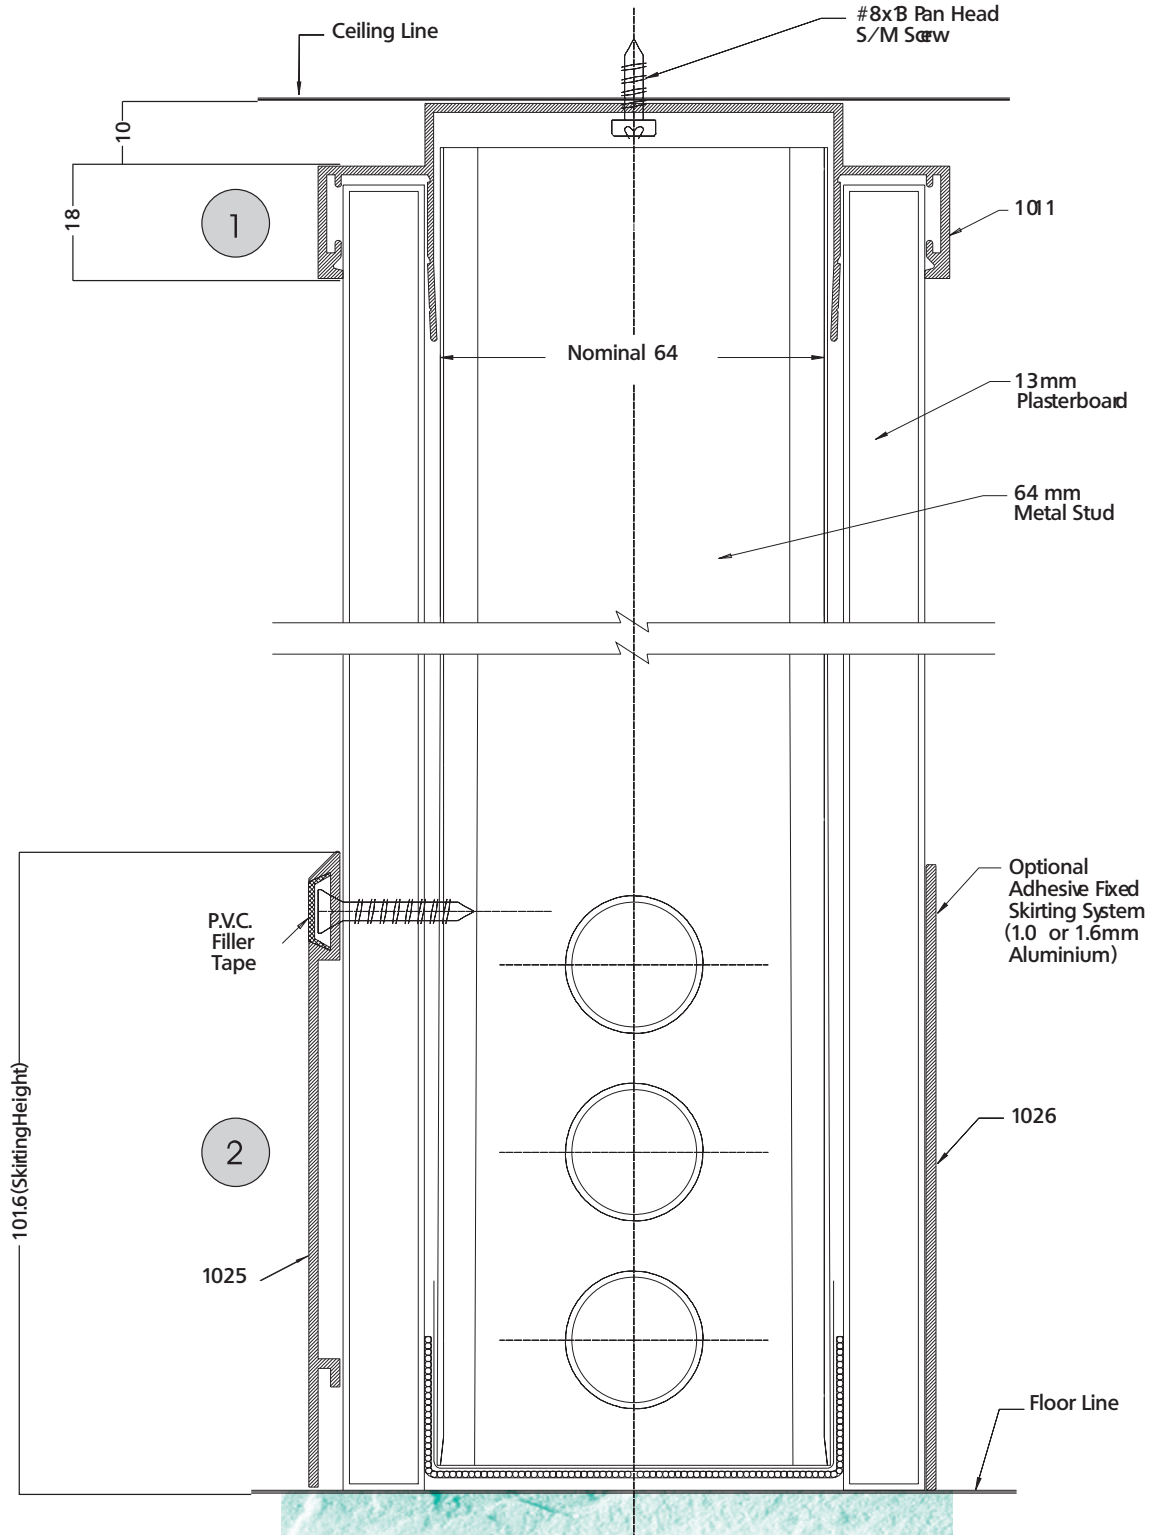

Assembly Details

Applies to all 1000, 2000 and 2000D Series

Typical Vertical Section

Assembly Details

Series 1000 Centre Line Glazing

Typical Vertical Section

Assembly Details

Series 1000 Centre Line Glazing

Typical Vertical Section

Door Assembly

Assembly Details

Series 1000 Centre Line Glazing

Typical Vertical Section

Assembly Details

Series 1000 Centre Line Glazing

Typical Vertical Section

Alternative Ceiling Junction Details

Typical Vertical Section

Alternative Ceiling Junction Details

Typical Vertical Section

Alternative Ceiling Junction Details

Assembly Details

Series 1000 Centre Line Glazing

Typical Horizontal Section

Assembly Details

Series 1000 Centre Line Glazing

Typical Horizontal Section

Typical Vertical Section

Assembly Details

Series 1000 Centre Line Glazing

Typical Vertical Section